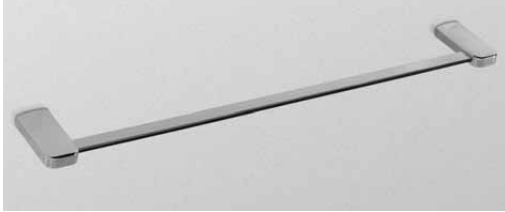

Upton™ Bath Accessories

Product No.	List Price			Description
	#CP	#BN	#PN	
YB630	$150.00	$218.00		Towel Bar 24"
YP630	$100.00	$145.00		Paper Holder
YH630	$70.00	$102.00		Robe Hook
YR630	$120.00	$174.00		Towel Ring

Solid metal construction
Mounting hardware for both
drywall & tile included