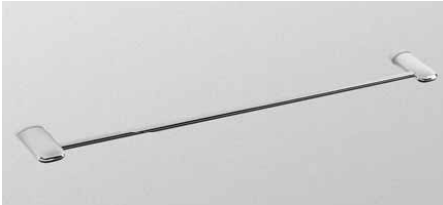

Aquia® Bath Accessories

Product No.	List Price			Description
	#CP	#BN	#PN	
YB416	$150.00	$218.00		Towel Bar 24"
YP416	$100.00	$145.00		Paper Holder
YH416	$70.00	$102.00		Robe Hook
YR416	$120.00	$174.00		Towel Ring

Solid metal construction
Mounting hardware for both
drywall & tile included