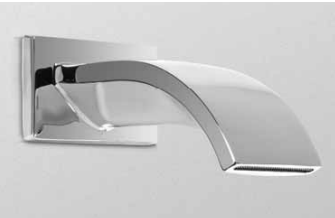

Aimes® Wall Spout

Product No.	List Price			Description
	#CP	#BN	#PN	
TS626E	$250.00	$363.00		Solid brass construction 1/2" NPT connection Laminar Flow

Sales Conditions

1. Item is available for immediate order processing and available to ship by 11/1/10.
2. For pricing discount, the Residential Faucet Discount Program applies.
3. For freight, the standard freight program applies.