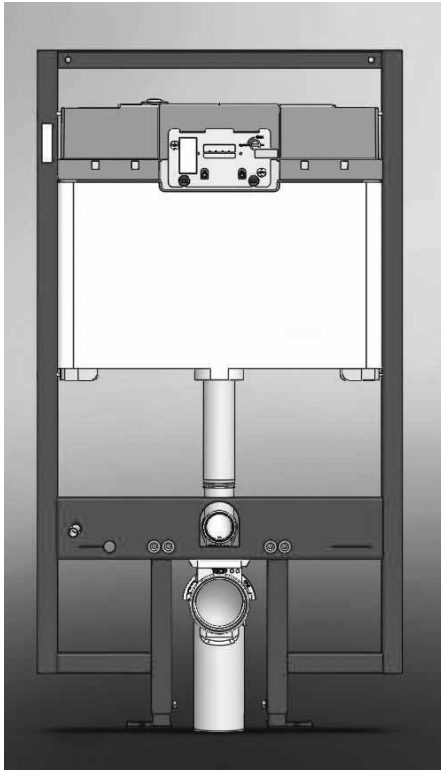

DuoFit™ In-Wall Tank System

Product No.	List Price #01 ONLY	Description
WT151M	$550.00	Dual-Max® flushing system, Low consumption- (1.6GPF/6.0LPF & 0.9GPF/3.4LPF) - Average Flush 1.28GPF Adjustable 15"-19" mounting height Saves up to 9" of floor space compared to a standard floor-mounted toilet Pex-C supply line Supports up to 880lbs. Commercial 2" x 6" or optional residential installation with 2" x 4" wall studs with waste outlet kit 1-pc blow molded polyethylene tank to prevent leaks 2" x 6" Polyethylene outlet and #01 Cotton bolt caps included Pre-plumbed for optional Washlet® connection

Product No.	List Price #01 ONLY	Description
WT152M	$570.00	Dual-Max® flushing system, Low consumption- (1.6GPF/6.0LPF & 0.9GPF/3.4LPF) - Average Flush 1.28GPF Adjustable 15"-19" mounting height Saves up to 9" of floor space compared to a standard floor-mounted toilet Copper supply line Supports up to 880lbs. Commercial 2" x 6" or optional residential installation with 2" x 4" wall studs with waste outlet kit 1-pc blow molded polyethylene tank to prevent leaks 2" x 6" Polyethylene outlet and #01 Cotton bolt caps included Pre-plumbed for optional Washlet® connection

- 2" x 4" PVC drain available 'Q1 2011
- 2" x 6" Cast iron drain- Optional

Dual-Button Push Plates