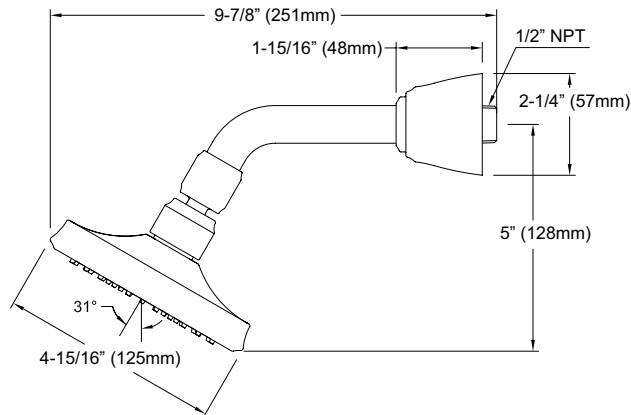

FEATURES

- Maximum flow rate of 2.5 gpm (9.5 lpm)
- Rubber nozzles to prevent limescale build up
- 5" diameter spray face
- Single spray showerhead
- Includes shower arm and escutcheon
- 1/2" NPT connection

PRODUCT SPECIFICATION

The showerhead shall have a maximum flow rate of 2.5 gpm (9.5 lpm). Showerhead shall have rubber nozzles to prevent limescale build up. Product shall have a 5" diameter spray face. Product shall have a single spray. Product shall include shower arm and escutcheon. Product shall have a 1/2" NPT connection. Product shall be TOTO Model TS970AR#_____.

TS970AR

Guinevere® Showerhead

SPECIFICATIONS

- Warranty Lifetime Limited Warranty (Residential Use)
One Year (Oil Rubbed Bronze)
One Year (Commercial Use)
- Material Brass
- Shipping Weight 11.0 lbs.
- Shipping Dimensions 14" L x 8-3/4" W x 5-1/2" H
- Maximum Flow Rate 2.5 gpm (9.5 lpm)

TOTO®

These dimensions and specifications are subject to change without notice