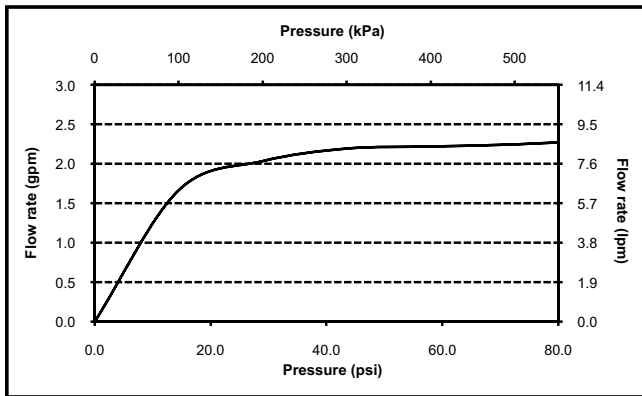

FEATURES

- Maximum flow rate of 2.5 gpm (9.5 lpm)
- Rubber nozzles to prevent limescale build up
- 5" diameter spray face
- Single spray showerhead
- Includes shower arm and escutcheon
- 1/2" NPT connection

PRODUCT SPECIFICATION

The showerhead shall have a maximum flow rate of 2.5 gpm (9.5 lpm). Showerhead shall have rubber nozzles to prevent limescale build up. Product shall have a 5" diameter spray face. Product shall have a single spray. Product shall include shower arm and escutcheon. Product shall have a 1/2" NPT connection. Product shall be TOTO Model TS970AR#_____.

TS970AR

Guinevere® Showerhead

SPECIFICATIONS

- Warranty Lifetime Limited Warranty (Residential Use)
One Year (Oil Rubbed Bronze)
One Year (Commercial Use)
- Material Brass
- Shipping Weight 11.0 lbs.
- Shipping Dimensions 14" L x 8-3/4" W x 5-1/2" H
- Maximum Flow Rate 2.5 gpm (9.5 lpm)