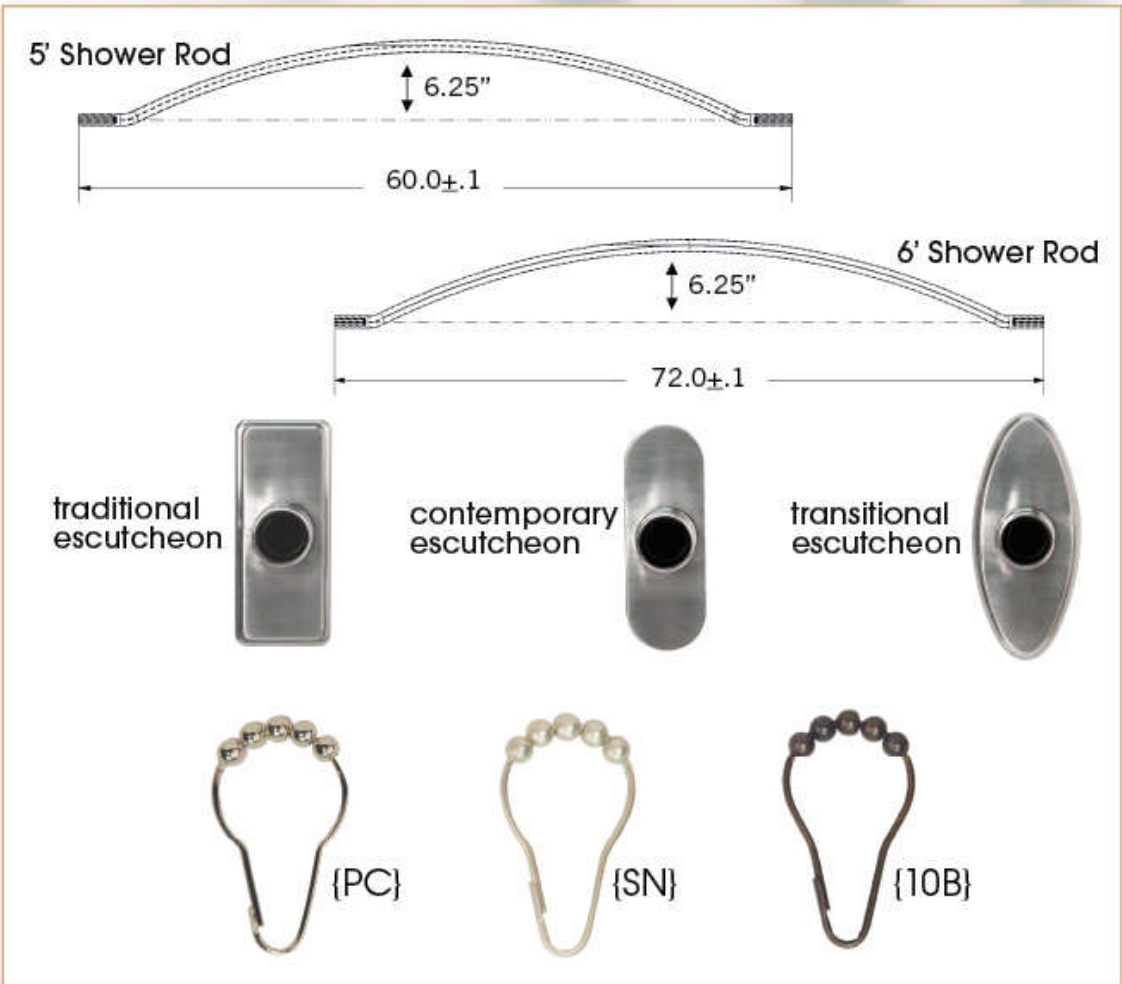

motiv

introducing
**the
new**

**3-5
DAY
SHIPPING!**

curved shower rod

Increase the space in your bathroom shower without doing any remodeling. motiv's new curved shower rod allows more freedom of movement and the added luxury of an enlarged shower experience.

The motiv Difference:

- Unique, stylish, and smart design - no visible mounting hardware.
- Easy glide, one piece shower rod.
- Expanded shower space - 6.25" of additional elbow room.
- Durable rod will not droop over time - holds up to 120 lbs.
- Water seal rod design; curtain stays in place, for water free floors and bathroom safety.
- Available in 5' and 6' lengths; can be trimmed up to 2" at each end.
- Available in polished chrome, satin nickel and oil rubbed bronze
- Stylish shower rod brackets create contemporary, traditional or transitional look.
- Shower rings available in all matching finishes.