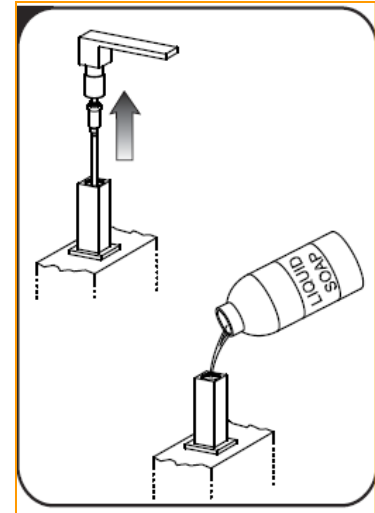

New Soap Dispensers

LKGT1054 Gourmet (round)

LKMY1054 Mystic (oval)

LKHA1054 Harmony (taper)

LKAV3054 Avado (square)

dispensers fill from top

view from under counter