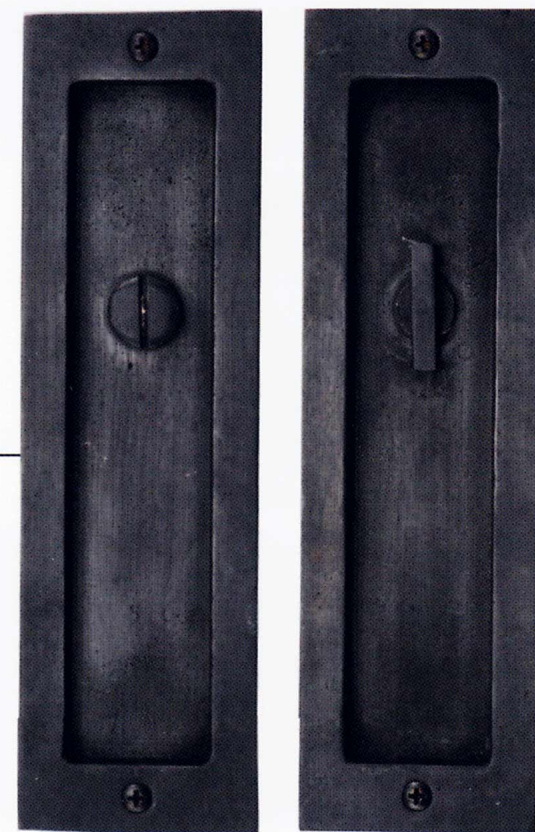

Ashley Norton is pleased to offer a new range of Sliding Door Hardware.

Our decorative trim is supplied with premium quality Accurate pocket door locks in either 2 ½" or 2 ¾" backset. Available in any of our Solid Bronze finishes including our new White Bronze.

**Pocket Door Privacy Set
Shown in Dark Bronze (BZ)
2 ½" x 8 ½"**

ORDERING GUIDELINES:

- Available in Dark Bronze (BZ), Light Bronze (LT), White Bronze (WL) or Matt Black (TC)
- In stock in Dark Bronze; four week lead time for other finishes
- Specify door thickness when ordering (minimum 1 ¾")
- Specify backset when ordering (2 ½" or 2 ¾")