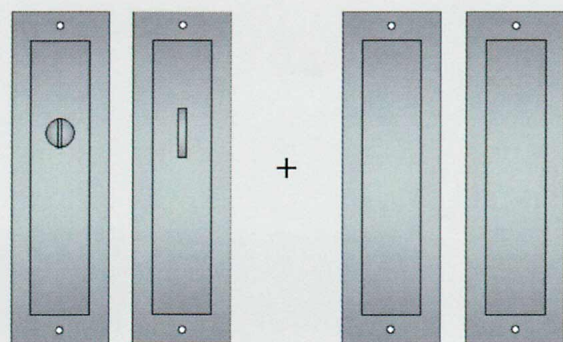

**Pocket Door Privacy Set
Shown in Dark Bronze (BZ)
2 ½" x 8 ½"**

ORDERING GUIDELINES:

- Available in Dark Bronze (BZ), Light Bronze (LT), White Bronze (WL) or Matt Black (TC)
- In stock in Dark Bronze; four week lead time for other finishes
- Specify door thickness when ordering (minimum 1 ¾")
- Specify backset when ordering (2 ½" or 2 ¾")

Ashley Norton

ARCHITECTURAL HARDWARE

www.ashleynorton.com • info@ashleynorton.com

Toll Free: (800) 393 1097 • T (973) 835 4027 • F (800) 393 1098

210 WEST PARKWAY SUITE 1, POMPTON PLAINS, NJ 07444

INTRODUCING: SLIDING DOOR HARDWARE

1830.8.25

- Privacy Function
- Includes Accurate 2002 Lock / Pull
- Minimum door thickness 1 3/4"

\$390 (BZ Patina)
\$400 (LT, TC, WL Patina)

1830.8.25 DBL

- Double Privacy Function
- Includes Accurate 2002 Lock / Pull
- Includes 2002 CPDS Strike / Pull
- Minimum door thickness 1 3/4"