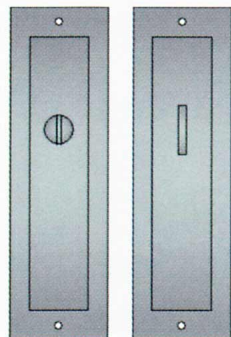

**Pocket Door Privacy Set
Shown in Dark Bronze (BZ)
2 ½" x 8 ½"**

ORDERING GUIDELINES:

- Available in Dark Bronze (BZ), Light Bronze (LT), White Bronze (WL) or Matt Black (TC)
- In stock in Dark Bronze; four week lead time for other finishes
- Specify door thickness when ordering (minimum 1 ¾")
- Specify backset when ordering (2 ½" or 2 ¾")

Ashley Norton

ARCHITECTURAL HARDWARE

www.ashleynorton.com • info@ashleynorton.com

Toll Free: (800) 393 1097 • T (973) 835 4027 • F (800) 393 1098

210 WEST PARKWAY SUITE 1, POMPTON PLAINS, NJ 07444

INTRODUCING: SLIDING DOOR HARDWARE

1830.8.25

- Privacy Function
- Includes Accurate 2002 Lock / Pull
- Minimum door thickness 1 3/4"

\$390 (BZ Patina)
\$400 (LT, TC, WL Patina)

1830.8.25 DBL

- Double Privacy Function
- Includes Accurate 2002 Lock / Pull
- Includes 2002 CPDS Strike / Pull
- Minimum door thickness 1 3/4"