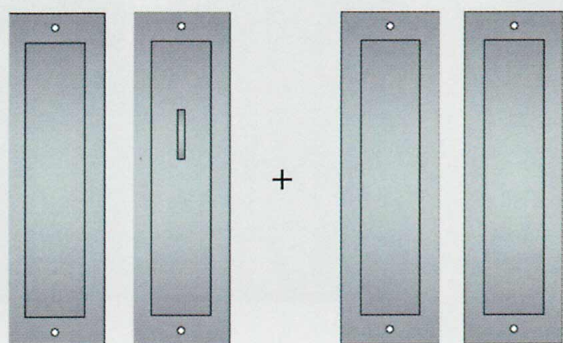

1830.8.25

- Privacy Function
- Includes Accurate 2002 Lock / Pull
- Minimum door thickness 1 3/4"

\$390 (BZ Patina)
\$400 (LT, TC, WL Patina)

1830.8.25 DBL

- Double Privacy Function
- Includes Accurate 2002 Lock / Pull
- Includes 2002 CPDS Strike / Pull
- Minimum door thickness 1 3/4"

\$780 (BZ Patina)
\$800 (LT, TC, WL Patina)

1830.8.44

- Patio Function
- Includes Accurate 2002 Lock / Pull
- Minimum door thickness 1 3/4"

\$390 (BZ Patina)
\$400 (LT, TC, WL Patina)

1830.8.44 DBL

- Double Patio Function
- Includes Accurate 2002 Lock / Pull
- Includes 2002 CPDS Strike / Pull
- Minimum door thickness 1 3/4"