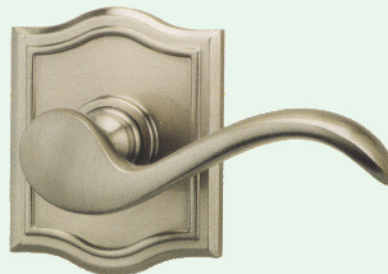

OMNIA Prodigy

434TD
EGG KNOB
TRADITIONAL ROSE
PA, PR, SD
10B, 15

565TD
TRADITIONAL KNOB
TRADITIONAL ROSE
PA, PR, SD
14

565AR
TRADITIONAL KNOB
ARCHED ROSE
PA, PR, SD
14

565RT
TRADITIONAL KNOB
RECTANGULAR ROSE
PA, PR, SD
14

785TD
TRADITIONAL LEVER
TRADITIONAL ROSE
PA, PR, SD
14

785AR
TRADITIONAL LEVER
ARCHED ROSE
PA, PR, SD
14

895AR
WAVE LEVER
ARCHED ROSE
PA
14

895TR
WAVE LEVER
ARCHED ROSE
PA, PR, PD, SD
10B, 15

ARCHDB
ARCHED
10B, 14, 15

Three Lever Designs - Traditional (785), Wave (895), Contemporary (912)

Four Rosette Designs - Arched (AR), Modern (MD), Rectangular (RT), Traditional (TD)

Three Deadbolt Designs - Arched (ARCH), Rectangular (RECT), Traditional (TRAD)

Four Functions - Passage (PA), Privacy (PR), Pair Dummy (PD), Single Dummy (SD)

Seven Finishes - Polished Brass (US3), Oil-rubbed Bronze (US10B), Polished Nickel (US14)

Satin Nickel (US15), Polished Chrome (US26), Satin Chrome (US26D), Tuscan Bronze (TB)