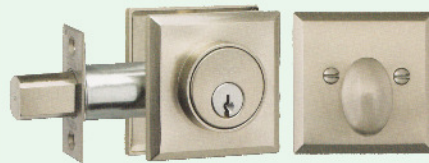

785TD
TRADITIONAL LEVER
TRADITIONAL ROSE
PA, PR, SD
14

785AR
TRADITIONAL LEVER
ARCHED ROSE
PA, PR, SD
14

895AR
WAVE LEVER
ARCHED ROSE
PA
14

895TR
WAVE LEVER
ARCHED ROSE
PA, PR, PD, SD
10B, 15

ARCHDB
ARCHED
10B, 14, 15

RECTDB
RECTANGULAR
10B, 14, 15

TRADDB
TRADITIONAL
10B, 14, 15

JCR STOCKS Omnia Prodigy series doorsets and deadbolts!

Knobs & Levers can be mixed and matched with rosettes for custom combinations.

Four Knob Designs - Egg (434), Colonial (458), Traditional (565), Crystal (955)

Three Lever Designs - Traditional (785), Wave (895), Contemporary (912)

Four Rosette Designs - Arched (AR), Modern (MD), Rectangular (RT), Traditional (TD)

Three Deadbolt Designs - Arched (ARCH), Rectangular (RECT), Traditional (TRAD)

Four Functions - Passage (PA), Privacy (PR), Pair Dummy (PD), Single Dummy (SD)

Seven Finishes - Polished Brass (US3), Oil-rubbed Bronze (US10B), Polished Nickel (US14)

Satin Nickel (US15), Polished Chrome (US26), Satin Chrome (US26D), Tuscan Bronze (TB)