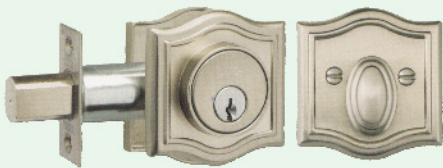

785TD
TRADITIONAL LEVER
TRADITIONAL ROSE
PA, PR, SD
14

785AR
TRADITIONAL LEVER
ARCHED ROSE
PA, PR, SD
14

895AR
WAVE LEVER
ARCHED ROSE
PA
14

895TR
WAVE LEVER
ARCHED ROSE
PA, PR, PD, SD
10B, 15

ARCHDB
ARCHED
10B, 14, 15

RECTDB
RECTANGULAR
10B, 14, 15

TRADDB
TRADITIONAL
10B, 14, 15

JCR STOCKS Omnia Prodigy series doorsets and deadbolts!

Knobs & Levers can be mixed and matched with rosettes for custom combinations.

Four Knob Designs - Egg (434), Colonial (458), Traditional (565), Crystal (955)

Three Lever Designs - Traditional (785), Wave (895), Contemporary (912)

Four Rosette Designs - Arched (AR), Modern (MD), Rectangular (RT), Traditional (TD)

Three Deadbolt Designs - Arched (ARCH), Rectangular (RECT), Traditional (TRAD)

Four Functions - Passage (PA), Privacy (PR), Pair Dummy (PD), Single Dummy (SD)

Seven Finishes - Polished Brass (US3), Oil-rubbed Bronze (US10B), Polished Nickel (US14)

Satin Nickel (US15), Polished Chrome (US26), Satin Chrome (US26D), Tuscan Bronze (TB)