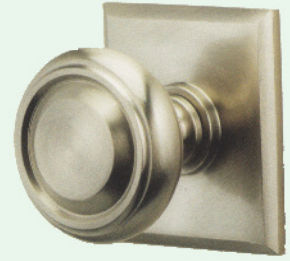

OMNIA Prodigy

434TD
EGG KNOB
TRADITIONAL ROSE
PA, PR, SD
10B, 15

565TD
TRADITIONAL KNOB
TRADITIONAL ROSE
PA, PR, SD
14

565AR
TRADITIONAL KNOB
ARCHED ROSE
PA, PR, SD
14

565RT
TRADITIONAL KNOB
RECTANGULAR ROSE
PA, PR, SD
14

785TD
TRADITIONAL LEVER
TRADITIONAL ROSE
PA, PR, SD
14

785AR
TRADITIONAL LEVER
ARCHED ROSE
PA, PR, SD
14

895AR
WAVE LEVER
ARCHED ROSE
PA
14

895TR
WAVE LEVER
ARCHED ROSE
PA, PR, PD, SD
10B, 15

ARCHDB
ARCHED
10B, 14, 15

Three Lever Designs - Traditional (785), Wave (895), Contemporary (912)

Four Rosette Designs - Arched (AR), Modern (MD), Rectangular (RT), Traditional (TD)

Three Deadbolt Designs - Arched (ARCH), Rectangular (RECT), Traditional (TRAD)

Four Functions - Passage (PA), Privacy (PR), Pair Dummy (PD), Single Dummy (SD)

Seven Finishes - Polished Brass (US3), Oil-rubbed Bronze (US10B), Polished Nickel (US14)

Satin Nickel (US15), Polished Chrome (US26), Satin Chrome (US26D), Tuscan Bronze (TB)