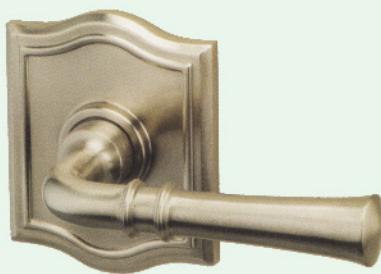

OMNIA Prodigy

434TD
EGG KNOB
TRADITIONAL ROSE
PA, PR, SD
10B, 15

565TD
TRADITIONAL KNOB
TRADITIONAL ROSE
PA, PR, SD
14

565AR
TRADITIONAL KNOB
ARCHED ROSE
PA, PR, SD
14

565RT
TRADITIONAL KNOB
RECTANGULAR ROSE
PA, PR, SD
14

785TD
TRADITIONAL LEVER
TRADITIONAL ROSE
PA, PR, SD
14

785AR
TRADITIONAL LEVER
ARCHED ROSE
PA, PR, SD
14

895AR
WAVE LEVER
ARCHED ROSE
PA
14

895TR
WAVE LEVER
ARCHED ROSE
PA, PR, PD, SD
10B, 15

ARCHDB
ARCHED
10B, 14, 15

Three Lever Designs - Traditional (785), Wave (895), Contemporary (912)

Four Rosette Designs - Arched (AR), Modern (MD), Rectangular (RT), Traditional (TD)

Three Deadbolt Designs - Arched (ARCH), Rectangular (RECT), Traditional (TRAD)

Four Functions - Passage (PA), Privacy (PR), Pair Dummy (PD), Single Dummy (SD)

Seven Finishes - Polished Brass (US3), Oil-rubbed Bronze (US10B), Polished Nickel (US14)

Satin Nickel (US15), Polished Chrome (US26), Satin Chrome (US26D), Tuscan Bronze (TB)